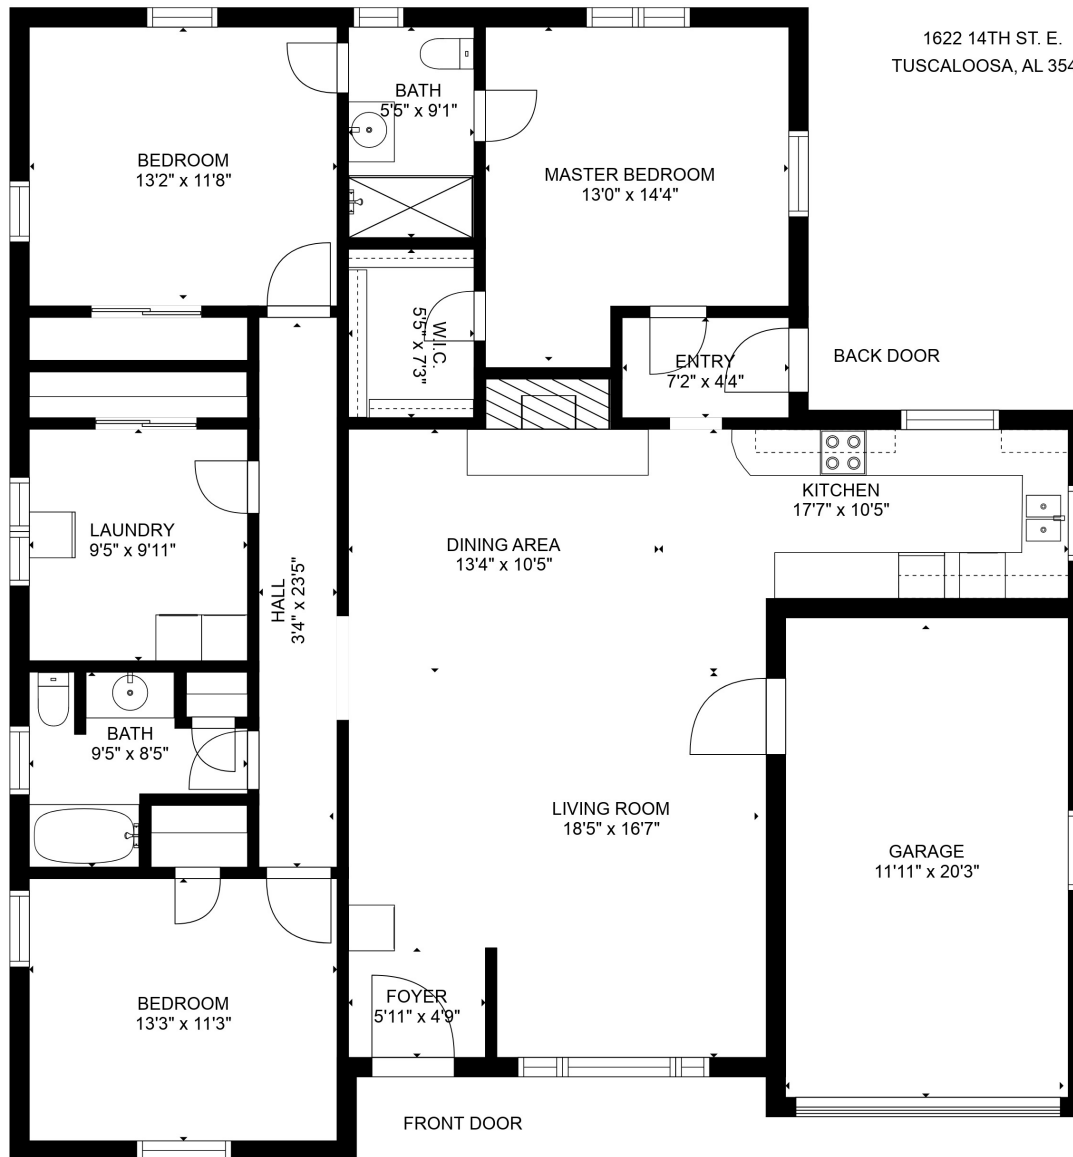

1622 14TH ST. E.
TUSCALOOSA, AL 35401

Estimated areas

GLA FLOOR 1: 1718 sq. ft, excluded 280 sq. ft
Total GLA 1718 sq. ft, total scanned area 1998 sq. ft

SIZES AND DIMENSIONS ARE APPROXIMATE, ACTUAL MAY VARY.